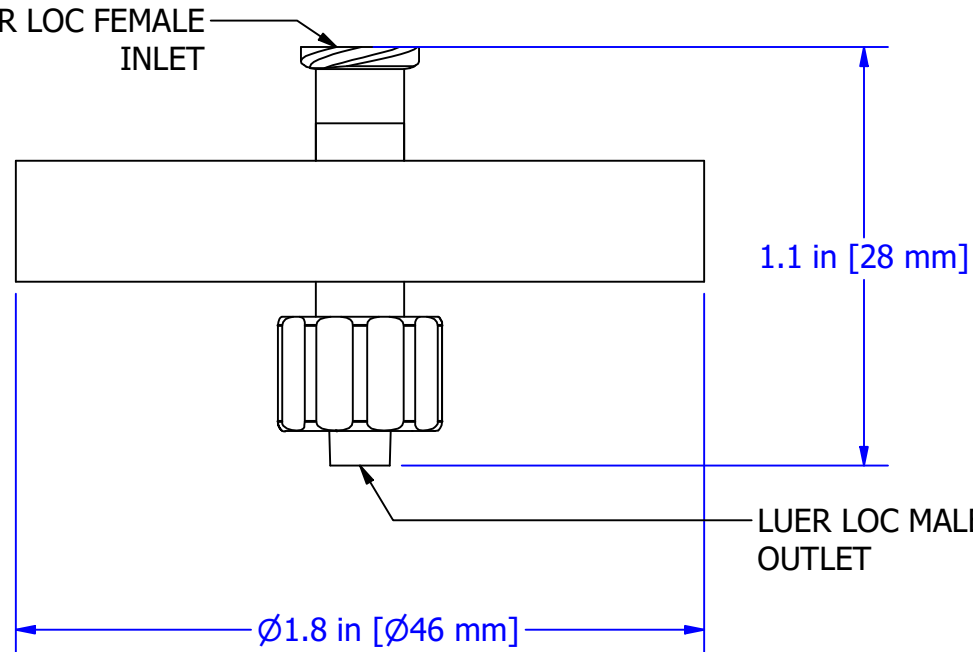

LUER LOC FEMALE INLET

1.1 in [28 mm]

LUER LOC MALE OUTLET

Ø1.8 in [Ø46 mm]

DRAWN EA Flores	8/4/2022
CHECKED YA Zanki	8/4/2022
APPROVED CD Morland	8/4/2022

International Filter Products

7914 AJAY DRIVE
SUN VALLEY, CA 91352
PHONE: 818-504-8115
FAX: 818-841-2947
email: charlie@internationalfilterproducts.com

UNLESS OTHERWISE SPECIFIED
DIMENSIONS ARE IN INCHES

DECIMALS FRACTIONS +/- 1/16
X +/- .030 ANGLES +/- 1/2
XX +/- .015 SURFACE ROUGHNESS 125
XXX +/- .005

CONCENTRICITIES .010 (FIM)
INTERNAL RADII .015~.030
BREAK CORNERS .005~.015

TITLE			
PureFlo® D40C Series			
SIZE A	ISOF NO	DWG NO D40 X LFLM-X-X	REV -
SCALE NA	WEIGHT	SHEET 1 OF 1	