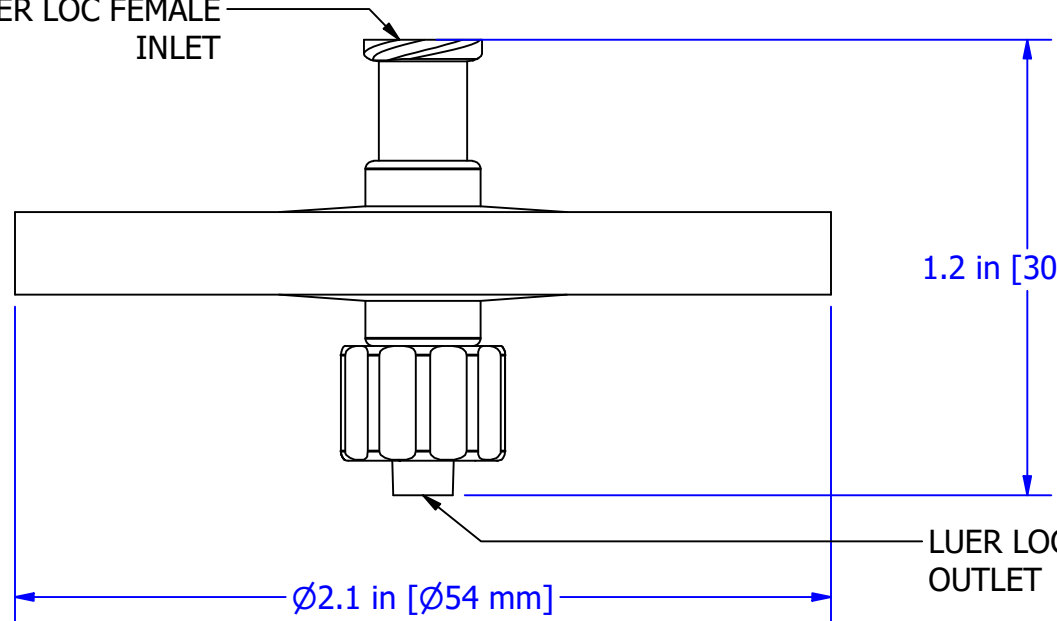

LUER LOC FEMALE INLET

1.2 in [30 mm]

LUER LOC MALE OUTLET

Ø2.1 in [Ø54 mm]

DRAWN EA Flores	8/4/2022
CHECKED YA Zanki	8/4/2022
APPROVED CD Morland	8/4/2022

International Filter Products

7914 AJAY DRIVE
SUN VALLEY, CA 91352
PHONE: 818-504-8115
FAX: 818-841-2947
email: charlie@internationalfilterproducts.com

UNLESS OTHERWISE SPECIFIED
DIMENSIONS ARE IN INCHES

DECIMALS FRACTIONS +/- 1/16
X +/- .030 ANGLES +/- 1/2
XX +/- .015 SURFACE ROUGHNESS 125
XXX +/- .005

CONCENTRICITIES .010 (FIM)
INTERNAL RADII .015~.030
BREAK CORNERS .005~.015

TITLE			
PureFlo® D50C Series			
SIZE A	ISOF NO	DWG NO D50C X LFLM-X-X	REV -
SCALE NA	WEIGHT	SHEET 1 OF 1	